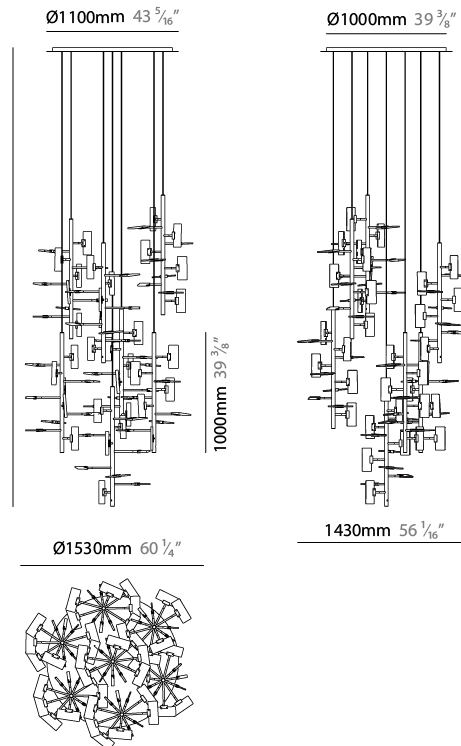

PROJECT	_____
TYPE	_____
SPECIFIER	_____
QUANTITY	_____
DATE	_____

TREE SUSPENSION

D181001-

base number	Color	Finish	Finish
	Temperature	Options	Options

1. To build a product code in our configurator select the specify button on the base model # product page
2. To build a manual product code on this datasheet choose from the options listed below in blue font and add the suffix to the base model #

GENERAL

Series: Tree
Partner: Artigja
Division: Design
Installation: Suspension
Product Type: Chandelier
Mounting Location: Ceiling
Light Distribution: Direct / Indirect

PHYSICAL

Shape: Abstract
Length (mm): 1550
Length (in): 59 7/16
Width (mm): 1450
Width (in): 61
Height (mm): 1000
Height (in): 39 3/8
Diffuser: Glass - Clear / Amber / Smoke Gray
Fixture Finish: BBS / BUB / ABR / DRB / DUB / AGD / LBB / DBZ / BBN / PCH / PGO / PBN / WHI / BLK
Accent Finish: CLR / AMB / SMG
Fixture Material: Glass / Metal
Primary Material: Glass

ELECTRICAL

Lamp Type: LED
Input Wattage (W): 323.4
Dimming: Dali Dimming / Phase Dimming
Driver Included: Yes
Driver Location: Integrated
Driver Class: Class 2
Input Voltage (V): 120
Output Voltage (V): 12
Upon Request: 0-10V Dimming

LED

Number of LEDs: 77
Color Temperature (°K): 2700 / 3000 / 4000
Nominal Lumen (lm): 47355 / 47740 / 52668
Lamp Life (hrs): 50000

OPTICAL

RATINGS AND CERTIFICATIONS

Certified By: Certified for North American Standards
IP rating: IP20